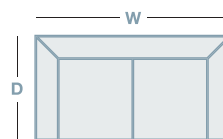

DREAMMODE

OVERVIEW

The Dreammode 3 seater offers soft, deep cushioning from headrest to footrest in a luxurious shape. Features include channel-stitching, a sumptuous headrest and pillow arms with full-body chaise reclining comfort.

HOW TO MEASURE

IN THE RANGE

	W	D	H
 Rocker Recliner	940mm	1005mm	1090mm
 Glideaway Recliner	1090mm	970mm	960mm
 2 Seater	1450mm	975mm	1090mm
 2 Seater Glideaway	1600mm	980mm	1080mm
 2 Seater Power Glideaway	1600mm	980mm	1080mm
 3 Seater	1955mm	975mm	1090mm
 3 Seater Glideaway	2210mm	975mm	1080mm
 3 Seater Power Glideaway	2210mm	975mm	1080mm