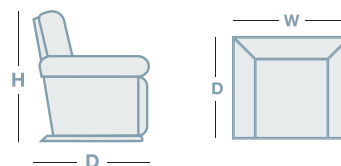

DREAMMODE

OVERVIEW

The Dreammode 3 seater offers soft, deep cushioning from headrest to footrest in a luxurious shape. Features include channel-stitching, a sumptuous headrest and pillow arms with full-body chaise reclining comfort.

FEATURES & OPTIONS

- Independent back recline – recline with or without the use of the footrest
- Full body lumbar support in all 16 natural reclining comfort positions
- Secure 3 position varying height locking footrest for safety and support
- Customise your gliding comfort (using convenient wingnuts located under recliner)

HOW TO MEASURE

IN THE RANGE

	W	D	H
 Rocker Recliner	940mm	1005mm	1090mm
 Glideaway Recliner	1090mm	970mm	960mm
 2 Seater	1450mm	975mm	1090mm
 2 Seater Glideaway	1600mm	980mm	1080mm
 2 Seater Power Glideaway	1600mm	980mm	1080mm
 3 Seater	1955mm	975mm	1090mm
 3 Seater Glideaway	2210mm	975mm	1080mm
 3 Seater Power Glideaway	2210mm	975mm	1080mm