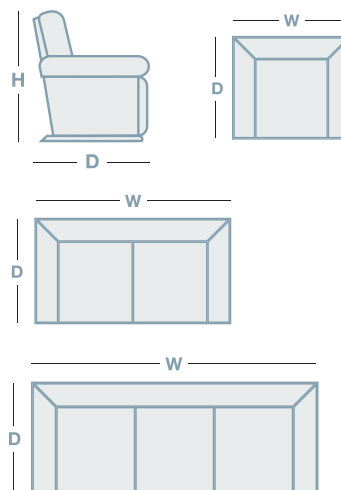

HOW TO MEASURE