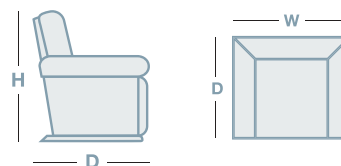

1030mm

3 Seater

1715mm

940mm

1015mm

3 Seater Glideaway

2030mm

890mm

1030mm

HOW TO MEASURE

CONNECT WITH US

www.la-z-boy.co.nz • www.la-z-boy.com.au

LA Z BOY®

Live life Comfortably.®

Coverings: Product image may depict coverings that are no longer available or differ from actual colour. For current covering options please contact your local retailer.