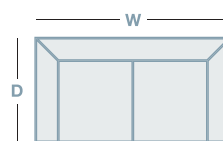

1030mm

3 Seater

1715mm

940mm

1015mm

3 Seater Glideaway

2030mm

890mm

1030mm

HOW TO MEASURE

CONNECT WITH US

www.la-z-boy.co.nz • www.la-z-boy.com.au

LA Z BOY®

Live life Comfortably.®

Coverings: Product image may depict coverings that are no longer available or differ from actual colour. For current covering options please contact your local retailer.