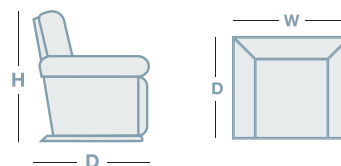

MONROE

OVERVIEW

Accommodating comfort takes a casually inspired direction with this classic designed recliner that lets you relax in style. Featuring a triple-pillow back and chaise pad. Select from rocker recliner, 2 & 3 seat sofa or 2 & 3 seat sofa with each end seat moving independently for individual relaxation.

FEATURES & OPTIONS

- Available in fabric & leather

HOW TO MEASURE

IN THE RANGE

	W	D	H
 Rocker Recliner	815mm	940mm	1040mm
 2 Seater	1335mm	940mm	1040mm
 2 Seater Recliner	1435mm	1030mm	1040mm
 3 Seater	1870mm	940mm	1040mm
 3 Seater Recliner	1950mm	1030mm	1040mm