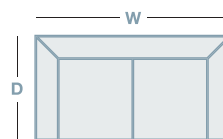

MONROE

OVERVIEW

Accommodating comfort takes a casually inspired direction with this classic designed recliner that lets you relax in style. Featuring a triple-pillow back and chaise pad. Select from rocker recliner, 2 & 3 seat sofa or 2 & 3 seat sofa with each end seat moving independently for individual relaxation.

FEATURES & OPTIONS

- Available in fabric & leather

HOW TO MEASURE

IN THE RANGE

	W	D	H
 Rocker Recliner	815mm	940mm	1040mm
 2 Seater	1335mm	940mm	1040mm
 2 Seater Recliner	1435mm	1030mm	1040mm
 3 Seater	1870mm	940mm	1040mm
 3 Seater Recliner	1950mm	1030mm	1040mm