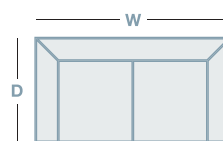

1120mm

1070mm

3 Str Pwr Twin Recliner

2285mm

1120mm

1070mm

CORNER MODULAR

Modular:

Chaise Modular:

HOW TO MEASURE

CONNECT WITH US

www.la-z-boy.co.nz • www.la-z-boy.com.au

LA Z BOY
FURNITURE GALLERY®

Live life Comfortably.®

Coverings: Product image may depict coverings that are no longer available or differ from actual color. For current covering options please contact your local retailer.