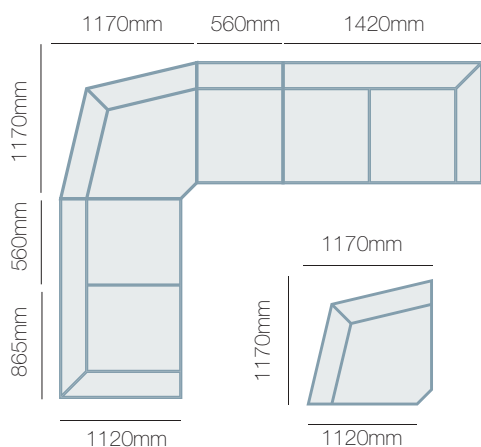

IN THE RANGE

W D H

Power Recliner

1170mm

1120mm

1070mm

Recliner

1170mm

1120mm

1070mm

2.5 Str Twin Recliner

1730mm

1120mm

1070mm

2.5 Str Pwr Twin Recliner

1730mm

1120mm

1070mm

2.5 Str Twin Recl w/concole

2035mm

1120mm

1070mm

2.5 Str Pwr Twin Recl w/concole

2035mm

1120mm

1070mm

3 Str Pwr Twin Recliner

2285mm

1120mm

1070mm

CORNER MODULAR

Modular: