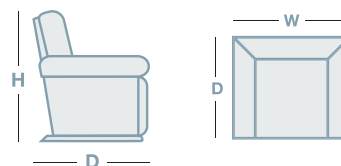

1120mm

1070mm

3 Str Pwr Twin Recliner

2285mm

1120mm

1070mm

CORNER MODULAR

Modular:

Chaise Modular:

HOW TO MEASURE

CONNECT WITH US

www.la-z-boy.co.nz • www.la-z-boy.com.au

LA Z BOY
FURNITURE GALLERY®

Live life Comfortably.®

Coverings: Product image may depict coverings that are no longer available or differ from actual color. For current covering options please contact your local retailer.