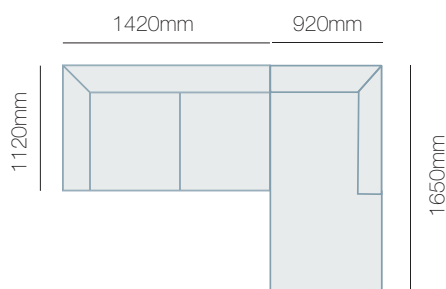

Chaise Modular: