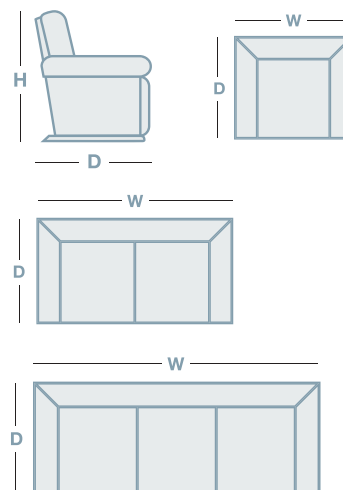

TAYLOR

OVERVIEW

The Taylor brings comfort and versatility to your contemporary decor. Taylor features power recline options for a wide range of relaxing positions. Casual style with slightly flared arms and a tall split back is further proof that the Taylor is made for relaxing on.

IN THE RANGE

	W	D	H
 Power Recliner	940mm	1010mm	1010mm
 Power Reclining 2 Seater	1500mm	1010mm	1010mm
 Power Reclining 3 Seater	2010mm	1010mm	1010mm
Modular			1010mm

HOW TO MEASURE

CORNER MODULAR

Armless chair/pwr 570mm 	Console 360mm 	1 Str LHF/RHF/pwr 750mm 	2.5 Str LHF/RHF/pwr 1300mm 	Chaise LHF/RHF 820mm 
Corner section 1200mm 	Large corner 1150mm 			

Dimensions: Please note that variations in dimensions and appearance can occur. Construction differences in upholstery covering (fabric and leather) can cause variances in dimensions. All dimensions are shown in millimeters. Measurements quoted are a guide only. Please confirm details with your local retailer before ordering.