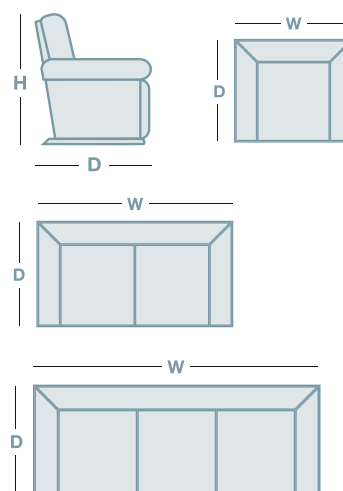

HOW TO MEASURE

CONNECT WITH US

www.la-z-boy.co.nz • www.la-z-boy.com.au

L A Z B O Y®

Coverings: Product image may depict coverings that are no longer available or differ from actual color. For current covering options please contact your local retailer.

Dimensions: Please note that variations in dimensions and appearance can occur. Construction differences in upholstery covering (fabric and leather) can cause variances in dimensions. All dimensions are shown in millimeters. Measurements quoted are a guide only. Please confirm details with your local retailer before ordering.

Product illustrations: The product images shown are for illustration purposes only and may not be an exact representation of the product. Please confirm details with your local retailer before ordering.