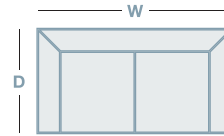

FEATURES & OPTIONS

- Available in fabric and leather

IN THE RANGE

	W	D	H
 Euro Armchair	1092mm	970mm	850mm
 Euro Ottoman	1092mm	970mm	850mm
 Euro 2.5 Seater	1750mm	970mm	850mm
 Euro 3 Seater	2310mm	970mm	850mm
Euro Modular			850mm

HOW TO MEASURE

CORNER MODULAR

CONNECT WITH US

www.la-z-boy.co.nz • www.la-z-boy.com.au

LA Z BOY
FURNITURE GALLERY®

Live life Comfortably.®

Coverings: Product image may depict coverings that are no longer available or differ from actual color. For current covering options please contact your local retailer.