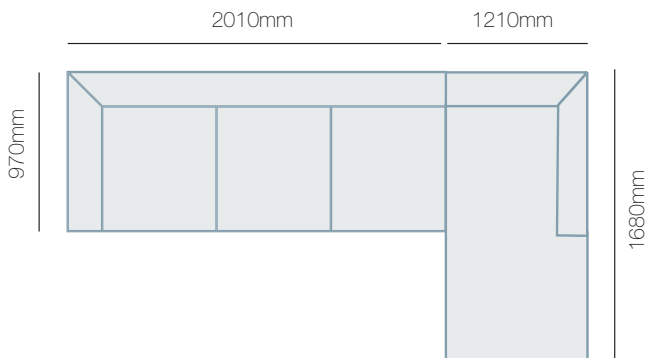

CORNER MODULAR

CONNECT WITH US

www.la-z-boy.co.nz • www.la-z-boy.com.au

LA Z BOY
FURNITURE GALLERY®

Live life Comfortably.®

Coverings: Product image may depict coverings that are no longer available or differ from actual color. For current covering options please contact your local retailer.

Dimensions: Please note that variations in dimensions and appearance can occur. Construction differences in upholstery covering (fabric and leather) can cause variances in dimensions. All dimensions are shown in millimeters. Measurements quoted are a guide only. Please confirm details with your local retailer before ordering.