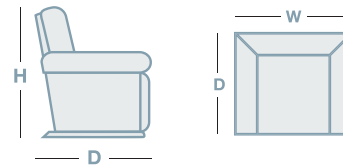

FEATURES & OPTIONS

- Available in fabric and leather

IN THE RANGE

	W	D	H
 Euro Armchair	1092mm	970mm	850mm
 Euro Ottoman	1092mm	970mm	850mm
 Euro 2.5 Seater	1750mm	970mm	850mm
 Euro 3 Seater	2310mm	970mm	850mm
Euro Modular			850mm

HOW TO MEASURE

CORNER MODULAR

CONNECT WITH US

www.la-z-boy.co.nz • www.la-z-boy.com.au

LA Z BOY
FURNITURE GALLERY®

Live life Comfortably.®

Coverings: Product image may depict coverings that are no longer available or differ from actual color. For current covering options please contact your local retailer.