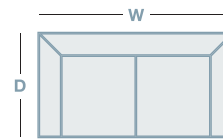

FEATURES & OPTIONS

- Available in fabric & leather

IN THE RANGE

	W	D	H
 Connor Armchair	1220mm	990mm	940mm
 Connor 2.5 Seater	1780mm	990mm	940mm
 Connor 3 Seater	2340mm	990mm	940mm
 Connor Ottoman	760mm	585mm	520mm
Connor Modular			940mm

HOW TO MEASURE

CORNER MODULAR

- Chair no arms: 580mm W x 990mm D
- 2.5 Seater no arms: 1140mm W x 990mm D
- 3 Seater no arms: 1170mm W x 990mm D
- 3 Seater RAF/LAF w/bed: 2260mm W x 990mm D

CONNECT WITH US