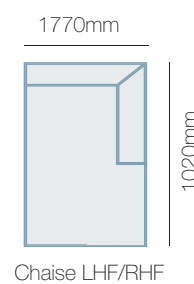

FEATURES & OPTIONS

- Available in fabric & leather

IN THE RANGE

	W	D	H
 Connor Armchair	1220mm	990mm	940mm
 Connor 2.5 Seater	1780mm	990mm	940mm
 Connor 3 Seater	2340mm	990mm	940mm
 Connor Ottoman	760mm	585mm	520mm
Connor Modular			940mm

HOW TO MEASURE

CORNER MODULAR

- Chair no arms: 580mm W x 990mm D
- 2.5 Seater no arms: 1140mm W x 990mm D
- 3 Seater no arms: 1170mm W x 990mm D
- 3 Seater RAF/LAF w/bed: 2260mm W x 990mm D

CONNECT WITH US