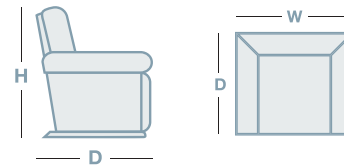

FEATURES & OPTIONS

- Available in fabric & leather

IN THE RANGE

	W	D	H
 Connor Armchair	1220mm	990mm	940mm
 Connor 2.5 Seater	1780mm	990mm	940mm
 Connor 3 Seater	2340mm	990mm	940mm
 Connor Ottoman	760mm	585mm	520mm
Connor Modular			940mm

HOW TO MEASURE

CORNER MODULAR

- Chair no arms: 580mm W x 990mm D
- 2.5 Seater no arms: 1140mm W x 990mm D
- 3 Seater no arms: 1170mm W x 990mm D
- 3 Seater RAF/LAF w/bed: 2260mm W x 990mm D

CONNECT WITH US