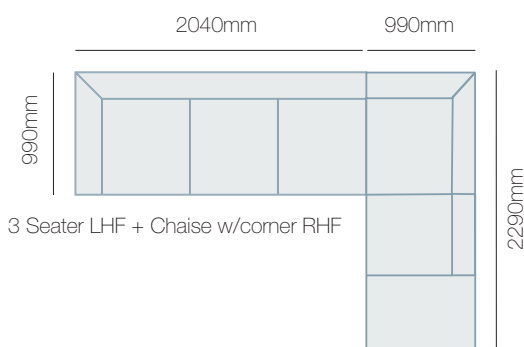

FEATURES & OPTIONS

- Available in fabric & leather

IN THE RANGE

	W	D	H
 Connor Armchair	1220mm	990mm	940mm
 Connor 2.5 Seater	1780mm	990mm	940mm
 Connor 3 Seater	2340mm	990mm	940mm
 Connor Ottoman	760mm	585mm	520mm
Connor Modular			940mm

HOW TO MEASURE

CORNER MODULAR

- Chair no arms: 580mm W x 990mm D
- 2.5 Seater no arms: 1140mm W x 990mm D
- 3 Seater no arms: 1170mm W x 990mm D
- 3 Seater RAF/LAF w/bed: 2260mm W x 990mm D

CONNECT WITH US