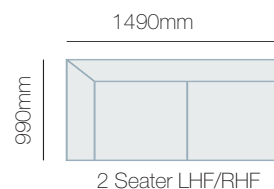

FEATURES & OPTIONS

- Available in fabric & leather

IN THE RANGE

	W	D	H
 Connor Armchair	1220mm	990mm	940mm
 Connor 2.5 Seater	1780mm	990mm	940mm
 Connor 3 Seater	2340mm	990mm	940mm
 Connor Ottoman	760mm	585mm	520mm
Connor Modular			940mm

HOW TO MEASURE

CORNER MODULAR

- Chair no arms: 580mm W x 990mm D
- 2.5 Seater no arms: 1140mm W x 990mm D
- 3 Seater no arms: 1170mm W x 990mm D
- 3 Seater RAF/LAF w/bed: 2260mm W x 990mm D

CONNECT WITH US