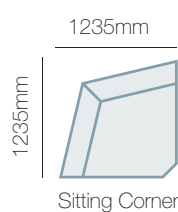

FEATURES & OPTIONS

- Available in fabric & leather

IN THE RANGE

	W	D	H
 Connor Armchair	1220mm	990mm	940mm
 Connor 2.5 Seater	1780mm	990mm	940mm
 Connor 3 Seater	2340mm	990mm	940mm
 Connor Ottoman	760mm	585mm	520mm
Connor Modular			940mm

HOW TO MEASURE

CORNER MODULAR

- Chair no arms: 580mm W x 990mm D
- 2.5 Seater no arms: 1140mm W x 990mm D
- 3 Seater no arms: 1170mm W x 990mm D
- 3 Seater RAF/LAF w/bed: 2260mm W x 990mm D

CONNECT WITH US