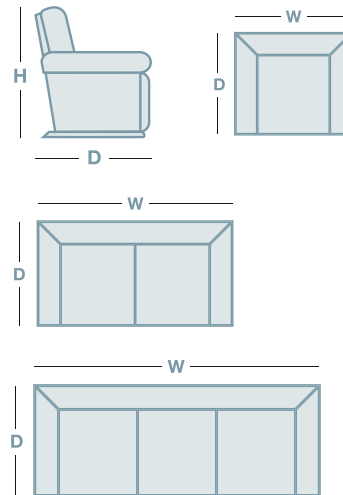

CODY

OVERVIEW

The Cody brings comfort and versatility to your home decor. Cody features power recline options for a wide range of relaxing positions that allow you to recline in style and comfort effortlessly. Casual style, tall back, and pillow top arms create the ideal spot for reading, relaxing, or watching TV. The Cody is sure to please.

FEATURES

- Available in leather

IN THE RANGE

	W	D	H
 Power Recliner	880mm	990mm	1000mm
 2 Seater Twin Power Recliner	1400mm	990mm	1000mm
 3 Seater Twin Power Recliner	1950mm	990mm	1020mm

HOW TO MEASURE

CONNECT WITH US

Dimensions: Please note that variations in dimensions and appearance can occur. Construction differences in upholstery covering (cloth and leather) can cause variances in dimensions. All dimensions are shown in millimeters. Measurements quoted are a guide only. Please confirm details with your local retailer before ordering.