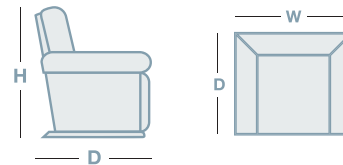

## OVERVIEW

Relax in luxurious comfort in the strikingly contemporary Olav Power Nordic Recliner. The Olav offers you optional glide, reclining, and swivel action, plus a power-telescopic headrest for your customised comfort. Available in 2 sizes. Standard and large.

## FEATURES & OPTIONS

- 240 degree swivel
- Soothing soft glide
- Dynamic Lumbar Support
- Power Recline
- Power telescopic headrest

## HOW TO MEASURE

## IN THE RANGE

	W	D	H
 Power Recliner	770mm	920mm	1000mm - 1130mm
 Large Power Recliner	830mm	960mm	1030mm - 1160mm