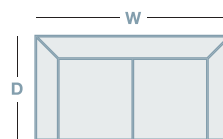

HOW TO MEASURE