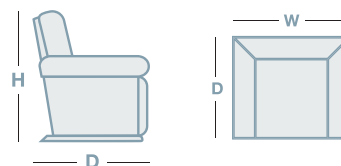

HOW TO MEASURE

CONNECT WITH US

www.la-z-boy.co.nz • www.la-z-boy.com.au

LA Z BOY
FURNITURE GALLERY®

Coverings: Product image may depict coverings that are no longer available or differ from actual colour. For current covering options please contact your local retailer.

Dimensions: Please note that variations in dimensions and appearance can occur. Construction differences in upholstery covering (fabric and leather) can cause variances in dimensions. All dimensions are shown in millimeters. Measurements quoted are a guide only. Please confirm details with your local retailer before ordering.

Product illustrations: The product images shown are for illustration purposes only and may not be an exact representation of the product. Please confirm details with your local retailer before ordering.