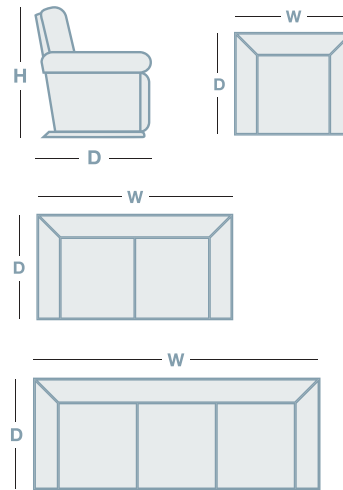

HOW TO MEASURE