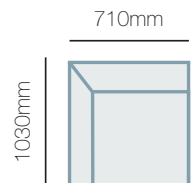

ENTERTAINMENT MODULAR PIECES

Armless Chair/ Pwr Recline

Reading Light Console

1 Str Pow Recl LHF/RHF