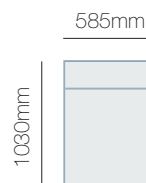

ENTERTAINMENT MODULAR PIECES

Armless Chair/ Pwr Recline

Reading Light Console

1 Str Pow Recl LHF/RHF