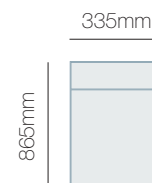

ENTERTAINMENT MODULAR PIECES

Armless Chair/ Pwr Recline

Reading Light Console

1 Str Pow Recl LHF/RHF