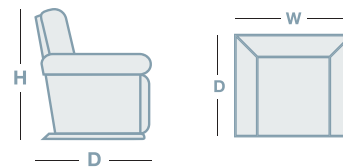

- Power lay-flat mechanism.
- Power adjustable headrest.
- USB Port.
- LED light. Touch sensor on head of light to power on/off & adjust brightness. Short touch to power on/off. Long touch to adjust brightness.
- Reading light console with adjustable swivel table and storage compartment.
- Wireless charger on top of reading console. Simply lay your phone on the charging disc. Compatible with both iPhone and Android. To use you may need to remove the case on your phone.
- Power Reclining 3 Seater: Both end seats recline for individual relaxation. Middle seat does not recline.
- Optional downloadable App.

HOW TO MEASURE

IN THE RANGE

W D H

Power Recliner

810mm

1015mm

1050mm

Power Reclining 2.5 Seater