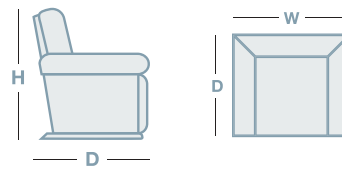

FAVERO

OVERVIEW

The Favero power armchair is not only elegant, but extremely versatile with an inbuilt footrest that extends when required. A fantastic space saver that eliminates the need for a separate foot stool in your living room. With a high tapered leg, and high back for full head and shoulder support, the Favero armchair is the perfect mix of comfort and style. Complete that with stylish piping, slimline arms and a discrete silver button for the footrest, you will certainly have a timeless addition in your living room with the Favero.

IN THE RANGE

Favero Power Armchair

W

700mm

D

990mm

H

990mm