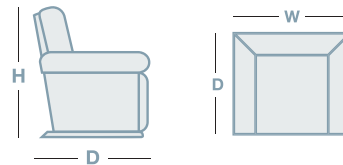

Comes standard with ottoman.

FEATURES & OPTIONS

- Adjustable recliner tension for personalised comfort
- Reclining degree - 155 degrees - almost flat position for your ideal comfort
- 360 degree easy to swivel base on recliner. Foot stool does not swivel
- Manually adjustable headrest
- Easy to activate paddle handle - making reclining easy
- Moulded foam, for a more personalised sit
- Available in fabric & leather

HOW TO MEASURE

IN THE RANGE

Avery Komfort Recliner

W

865mm

D

925mm

H