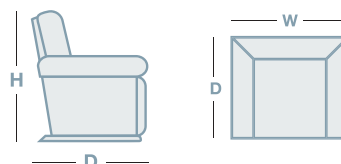

ASTA

OVERVIEW

The Asta chair mixes La-Z-Boy quality with chic Scandinavian style. Everything about it from the sumptuously upholstered leather cover, laminated timber swivel base and recliner mechanism lets you know this is one La-Z-Boy chair you will not want to leave. Comes standard with ottoman.

FEATURES

- Reclining degree - 155 degrees - almost flat position for your customers comfort
- 360 degree easy to swivel base on recliner. Foot stool does not swivel
- Manually adjustable headrest
- Easy to activate handle to glide yourself into your comfortable position
- Adjustable recliner tension for personalised comfort

HOW TO MEASURE

IN THE RANGE

	W	D	H
 Asta Nordic Recliner	810mm	930mm	1070mm
 Asta Large Nordic Recliner	915mm	940mm	1110mm
 Asta Nordic Footstool	530mm	500mm	450mm
 Asta Large Nordic Footstool	535mm	510mm	460mm