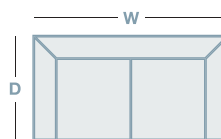

### IN THE RANGE

	W	D	H
 Vogue Armchair	1285mm	965mm	755mm
 Vogue 2.5 Seater	1895mm	965mm	755mm
 Vogue 3 Seater	2300mm	965mm	755mm