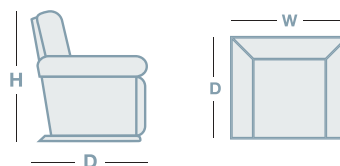

### IN THE RANGE

	W	D	H
 Vogue Armchair	1285mm	965mm	755mm
 Vogue 2.5 Seater	1895mm	965mm	755mm
 Vogue 3 Seater	2300mm	965mm	755mm