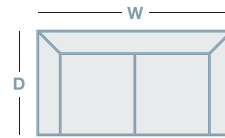

## IN THE RANGE

	W	D	H
 Keilani Armchair	1040mm	990mm	890mm
 Keilani 2.5 Seater	1650mm	990mm	890mm
 Keilani 3 Seater	2260mm	990mm	890mm