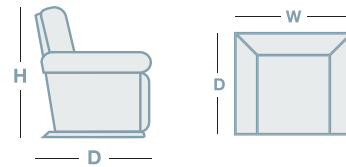

## HOW TO MEASURE

## IN THE RANGE

	W	D	H
 Keilani Armchair	1040mm	990mm	890mm
 Keilani 2.5 Seater	1650mm	990mm	890mm
 Keilani 3 Seater	2260mm	990mm	890mm