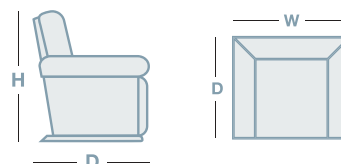

FEATURES & OPTIONS

- Available in fabric & leather

HOW TO MEASURE

IN THE RANGE

| | W | D | H |
|---|--------|--------|--------|
|  Canyon Rocker Recliner | 905mm | 1005mm | 1030mm |
|  Canyon L Rocker Recliner | 940mm | 1030mm | 1120mm |
|  Canyon XL Rocker Recliner | 950mm | 1105mm | 1145mm |
|  Canyon 3 Seater | 1955mm | 990mm | 1045mm |