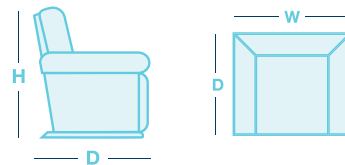

FEATURES & OPTIONS

- Zero Gravity position aids in optimal comfort.
- Independent back and footrest movement.
- Hand control centrally located hence - can be positioned to the left or right side.
- Fully enclosed mechanism even in the highest raised lift position.

HOW TO MEASURE

IN THE RANGE

	W	D	H
 Platinum Lift Chair	890mm	990mm	1150mm
 Platinum + Lift Chair w/Pwr Head Rest/ Lumbar	890mm	990mm	1165mm

***Please note:** variations in dimensions and appearance can occur due to construction differences in upholstery covering (fabric & leather). Measurements should be used as a guide only. For current covering options please contact your local retailer. Icons above are for demonstration purposes and are not a replica of the actual product.