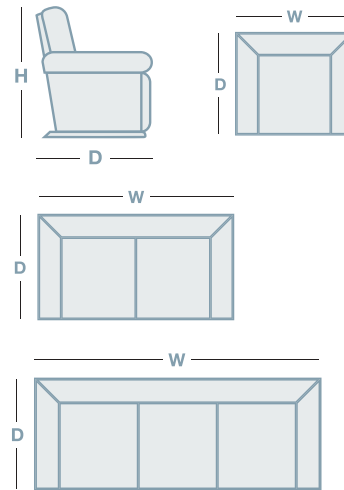

HOW TO MEASURE

CONNECT WITH US

www.la-z-boy.co.nz • www.la-z-boy.com.au

LA Z BOY®
Live life Comfortably.®

Coverings: Product image may depict coverings that are no longer available or differ from actual color. For current covering options please contact your local retailer.

Dimensions: Please note that variations in dimensions and appearance can occur. Construction differences in upholstery covering (fabric and leather) can cause variances in dimensions. All dimensions are shown in millimeters. Measurements quoted are a guide only. Please confirm details with your local retailer before ordering.