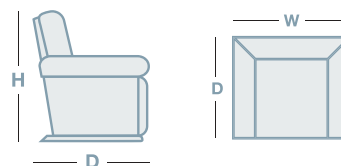

HOW TO MEASURE

CONNECT WITH US

www.la-z-boy.co.nz • www.la-z-boy.com.au

LA Z BOY®
Live life Comfortably.®

Coverings: Product image may depict coverings that are no longer available or differ from actual colour. For current covering options please contact your local retailer.

Dimensions: Please note that variations in dimensions and appearance can occur. Construction differences in upholstery covering (fabric and leather) can cause variances in dimensions. All dimensions are shown in millimeters. Measurements quoted are a guide only. Please confirm details with your local retailer before ordering.

Product illustrations: The product images shown are for illustration purposes only and may not be an exact representation of the product. Please confirm details with your local retailer before ordering.