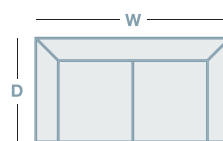

HOW TO MEASURE

CONNECT WITH US

www.la-z-boy.co.nz • www.la-z-boy.com.au

LA Z BOY®
Live life Comfortably.®

Coverings: Product image may depict coverings that are no longer available or differ from actual colour. For current covering options please contact your local retailer.

Dimensions: Please note that variations in dimensions and appearance can occur. Construction differences in upholstery covering (fabric and leather) can cause variances in dimensions. All dimensions are shown in millimeters. Measurements quoted are a guide only. Please confirm details with your local retailer before ordering.

Product illustrations: The product images shown are for illustration purposes only and may not be an exact representation of the product. Please confirm details with your local retailer before ordering.