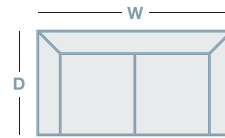

OVERVIEW

When you need something special for your family, the Levi is the ideal solution. Behind the tailored clean lines, you'll find an ultra plush chaise seat and leg rest, providing ample space to stretch out. Completing the Levi is a slight curve to the slimline arm with a chrome handle for that touch of sophistication. The Levi is both contemporary and comfortable and a fantastic addition to any family living room.

FEATURES

- Available in fabric and leather
- Glideaway mechanism (allowing for positioning close to the wall)
- Comes with designer handle as standard
- Available as a 3 seater non-reclining sofa and 3 seater reclining sofa
- Suitable for family living
- Comes with black base as standard

HOW TO MEASURE

IN THE RANGE

	W	D	H
 Levi Rocker Recliner	865mm	1005mm	1070mm
 Levi 3 Seater Glideaway	2160mm	1005mm	1070mm

CONNECT WITH US

www.la-z-boy.co.nz • www.la-z-boy.com.au

LA Z BOY
FURNITURE GALLERY®