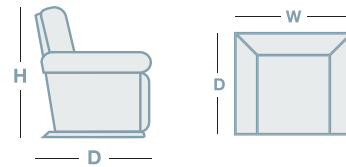

OVERVIEW

When you need something special for your family, the Levi is the ideal solution. Behind the tailored clean lines, you'll find an ultra plush chaise seat and leg rest, providing ample space to stretch out. Completing the Levi is a slight curve to the slimline arm with a chrome handle for that touch of sophistication. The Levi is both contemporary and comfortable and a fantastic addition to any family living room.

FEATURES

- Available in fabric and leather
- Glideaway mechanism (allowing for positioning close to the wall)
- Comes with designer handle as standard
- Available as a 3 seater non-reclining sofa and 3 seater reclining sofa
- Suitable for family living
- Comes with black base as standard

HOW TO MEASURE

IN THE RANGE

	W	D	H
 Levi Rocker Recliner	865mm	1005mm	1070mm
 Levi 3 Seater Glideaway	2160mm	1005mm	1070mm

CONNECT WITH US

www.la-z-boy.co.nz • www.la-z-boy.com.au

LA Z BOY
FURNITURE GALLERY®