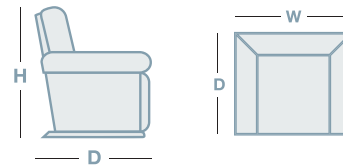

## IN THE RANGE

W D H

 Rocker Recliner 690mm 890mm 1030mm

 Power XR Recliner 690mm 890mm 1030mm

 Rocker Recliner w/adj. HR 690mm 1005mm 1055mm

 XL Rocker Recliner 760mm 1030mm 1130mm

 XL Rocker Recliner w/adj. HR 760mm 1060mm 1130mm

 Bronze Lift Chair 690mm 890mm 1015mm

 Bronze Lift Chair w/adj. HR 690mm 880mm 1070mm

 XL Bronze Lift Chair 720mm 1025mm 1150mm

 2 Seater 1205mm 940mm 1015mm

 2 Seater Glideaway 1460mm 890mm 1030mm

 3 Seater 1715mm 940mm 1015mm

## HOW TO MEASURE