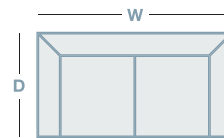

HOW TO MEASURE

CONNECT WITH US

www.la-z-boy.co.nz • www.la-z-boy.com.au

LA Z BOY®
Live life Comfortably.®

Coverings: Product image may depict coverings that are no longer available or differ from actual colour. For current covering options please contact your local retailer.

Dimensions: Please note that variations in dimensions and appearance can occur. Construction differences in upholstery covering (fabric and leather) can cause variances in dimensions. All dimensions are shown in millimeters. Measurements quoted are a guide only. Please confirm details with your local retailer before ordering.

Product illustrations: The product images shown are for illustration purposes only and may not be an exact representation of the product. Please confirm details with your local retailer before ordering.