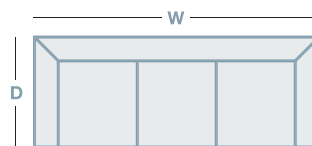

HOW TO MEASURE

CONNECT WITH US

www.la-z-boy.co.nz • www.la-z-boy.com.au

LA Z BOY®
Live life Comfortably.®

Coverings: Product image may depict coverings that are no longer available or differ from actual colour. For current covering options please contact your local retailer.

Dimensions: Please note that variations in dimensions and appearance can occur. Construction differences in upholstery covering (fabric and leather) can cause variances in dimensions. All dimensions are shown in millimeters. Measurements quoted are a guide only. Please confirm details with your local retailer before ordering.

Product illustrations: The product images shown are for illustration purposes only and may not be an exact representation of the product. Please confirm details with your local retailer before ordering.