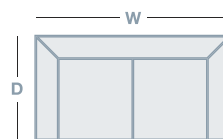

FEATURES

- Offered in both fabric and leather.
- Maximum weight capacity 120KG on Rocker Recliner.
- Please refer to warranty section on website or instore for warranty information.

HOW TO MEASURE

IN THE RANGE

	W	D	H
 Corona Rocker Recliner	790mm	990mm	1015mm
 Corona 2 Seater	1295mm	990mm	1015mm
 Corona 3 Seater	1800mm	990mm	1015mm

CONNECT WITH US

www.la-z-boy.co.nz • www.la-z-boy.com.au

L A Z BOY
FURNITURE GALLERY®