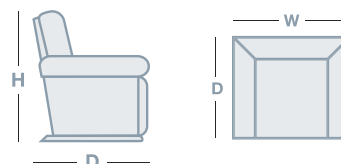

FEATURES

- Offered in both fabric and leather.
- Maximum weight capacity 120KG on Rocker Recliner.
- Please refer to warranty section on website or instore for warranty information.

HOW TO MEASURE

IN THE RANGE

	W	D	H
 Corona Rocker Recliner	790mm	990mm	1015mm
 Corona 2 Seater	1295mm	990mm	1015mm
 Corona 3 Seater	1800mm	990mm	1015mm

CONNECT WITH US

www.la-z-boy.co.nz • www.la-z-boy.com.au

L A Z BOY
FURNITURE GALLERY®