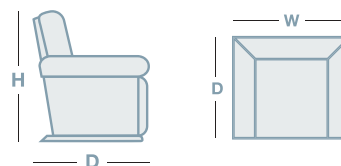

Power XR Recliner

700mm

1010mm

1015mm

2 Seater

1205mm

940mm

1015mm

2 Seater Glideaway

1460mm

990mm

1015mm

3 Seater

1715mm

940mm

1015mm

## HOW TO MEASURE