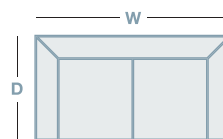

HOW TO MEASURE

CONNECT WITH US

www.la-z-boy.co.nz • www.la-z-boy.com.au

L A Z B O Y

Live life Comfortably.

Coverings: Product image may depict coverings that are no longer available or differ from actual color. For current covering options please contact your local retailer.

Dimensions: Please note that variations in dimensions and appearance can occur. Construction differences in upholstery covering (cloth and leather) can cause variances in dimensions. All dimensions are shown in millimeters. Measurements quoted are a guide only. Please confirm details with your local retailer before ordering.