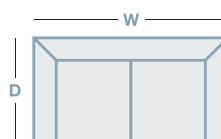

HOW TO MEASURE

CONNECT WITH US

www.la-z-boy.co.nz • www.la-z-boy.com.au

LA Z BOY
FURNITURE GALLERY®

Live life Comfortably.®

Coverings: Product image may depict coverings that are no longer available or differ from actual colour. For current covering options please contact your local retailer.

Dimensions: Please note that variations in dimensions and appearance can occur. Construction differences in upholstery covering (fabric and leather) can cause variances in dimensions. All dimensions are shown in millimeters. Measurements quoted are a guide only. Please confirm details with your local retailer before ordering.

Product illustrations: The product images shown are for illustration purposes only and may not be an exact representation of the product. Please confirm details with your local retailer before ordering.