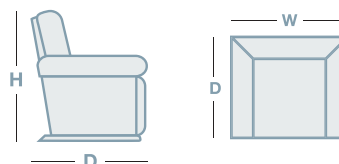

Rocker Recliner w/adj HR

750mm

900mm

1040mm

Power XR Recliner

755mm

910mm

1040mm

2 Seater

1205mm

865mm

1040mm

3 Seater

1715mm

865mm

1040mm

HOW TO MEASURE

CONNECT WITH US

www.la-z-boy.co.nz • www.la-z-boy.com.au

LA Z BOY
FURNITURE GALLERY®

Live life Comfortably.®

Coverings: Product image may depict coverings that are no longer available or differ from actual colour. For current covering options please contact your local retailer.