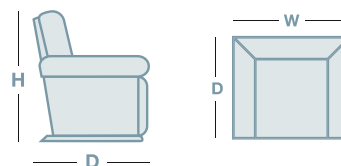

HOW TO MEASURE